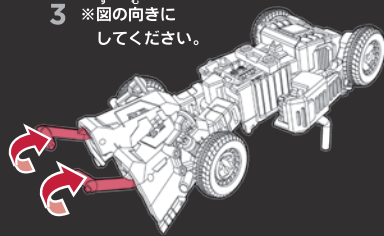

正しい遊び方説明書 対象年齢15才以上

TRANSFORMERS

POWER OF THE PRIMES

BEACHCOMBER™

1

2

3

※図の向きにしてください。

4

5

6

7

Reverse steps to convert back. • Inverser les étapes pour changer de mode. • Invierte los pasos para reconvertirlo. • Inverta os passos para voltar ao modo anterior.

**NOTE:** Some parts are made to detach if excessive force is applied and are designed to be reattached if separation occurs. Adult supervision may be necessary for younger children.