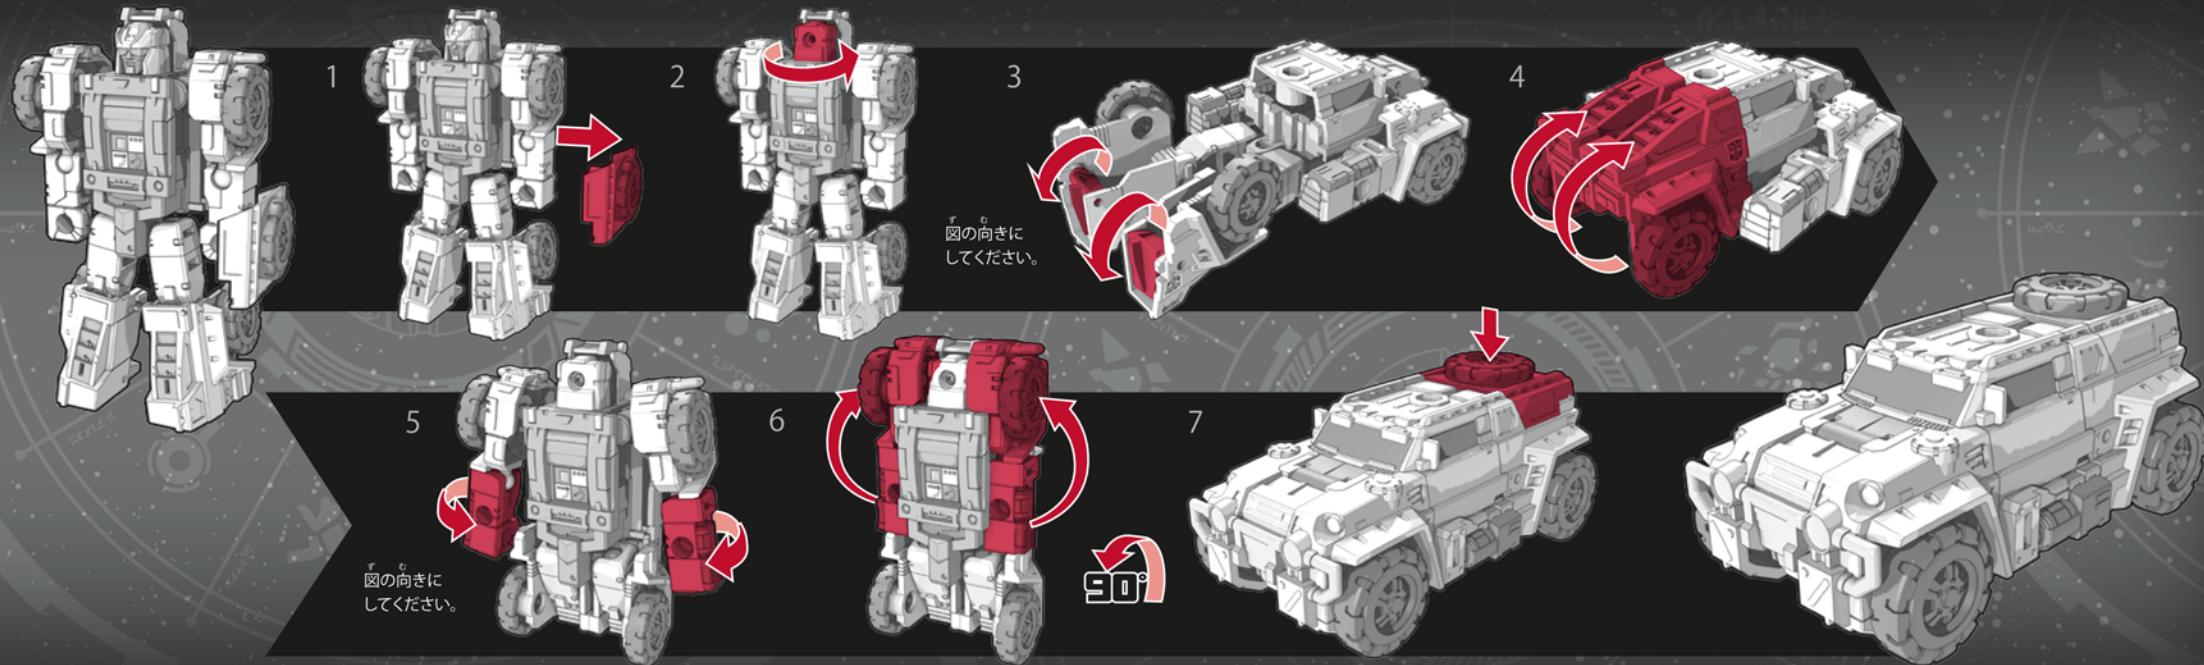

正しい遊び方説明書 対象年齢15才以上

TRANSFORMERS

POWER OF THE PRIMES

AUTOBOT OUTBACK™

Reverse steps to convert back. • Inverser les étapes pour changer de mode. • Invierte los pasos para reconvertirlo. • Inverta os passos para voltar ao modo anterior.

POWER OF THE PRIMES™

Part III of the PRIME WARS TRILOGY • PARTIE III DE LA TRILOGIE DE LA GUERRE DES PRIMES
Parte III de la TRILOGÍA DE LAS GUERRAS PRIME • Parte III da TRILOGIA DAS GUERRAS PRIME

NOTE: Some parts are made to detach if excessive force is applied and are designed to be reattached if separation occurs. Adult supervision may be necessary for younger children.