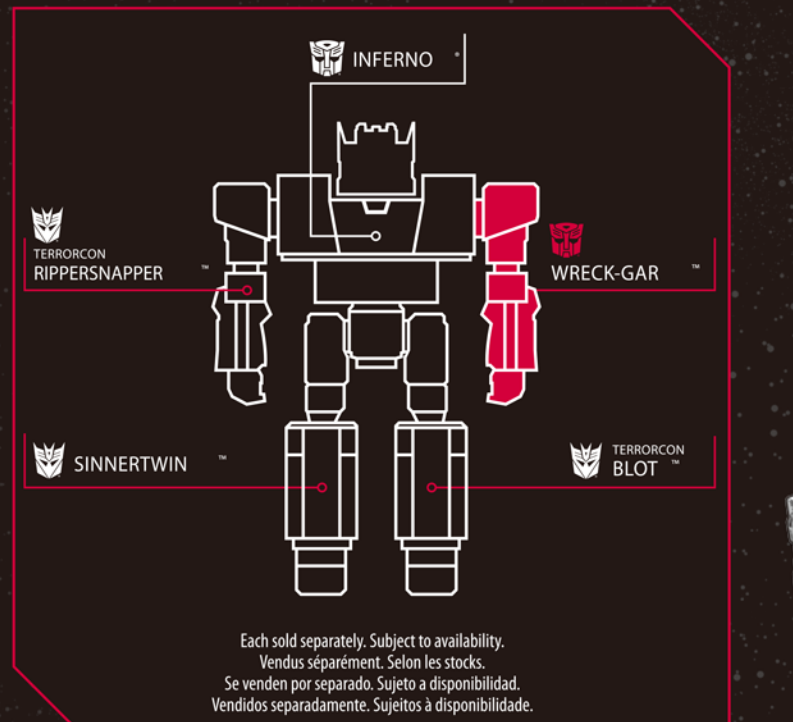

COMBINE TO FORM
SUPER ROBOT

SE COMBINENT
POUR FORMER
UN SUPER ROBOT

COMBINA PARA
FORMAR UN SUPER
ROBOT

COMBINAR PARA
FORMAR UM SUPER
ROBÔ

WRECK-GAR figure combines
with all Voyager Class POWER OF
THE PRIMES™ figures.

La figurine WRECK-GAR se
combine à toutes les figurines
POWER OF THE PRIMES de classe
voyageur.

La figura WRECK-GAR combina
con las figuras POWER OF THE
PRIMES clase viajero.

WRECK-GAR se combina com as
figuras POWER OF THE PRIMES
classe viajero.

Deluxe Class Prime Armor
Armure de Prime classe de luxe
Armadura Prime classe de lujo
Armadura Prime classe deluxe

Combine Prime Armor accessories
from POWER OF THE PRIMES™
Deluxe and Voyager Class figures to
form Combiner feet.
Additional figures each sold
separately. Subject to availability.

Combine des Armures de Prime
avec des figurines POWER OF THE
PRIMES des classes voyageur et
de luxe pour former les pieds du
Combiner.

Combina las Armaduras Prime de
las figuras POWER OF THE PRIMES
clase de lujo y clase viajero para
formar pies de Combiner.

Combinar os acessórios da Armadura
Prime das figuras POWER OF THE
PRIMES classes deluxe e viajero
para formar os pés do Combiner.