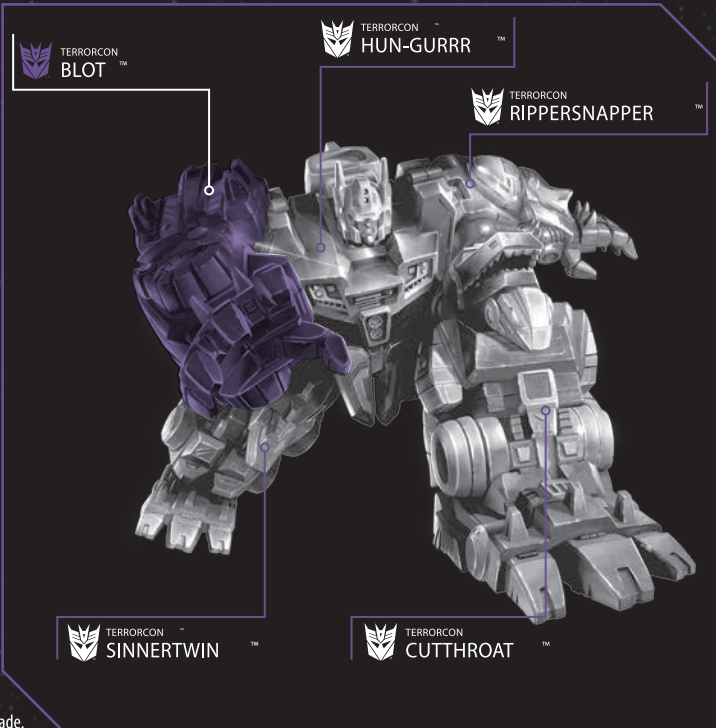

COMBINE TO FORM
SE COMBINE POUR FORMER
COMBINA PARA FORMAR A
COMBINAR E FORMAR

ABOMINUS™

TERRORCON BLOT figure
combines with Voyager Class
POWER OF THE PRIMES™ figures.

La figurine TERRORCON BLOT
se combine à toutes les figurines
POWER OF THE PRIMES de
classe voyageur.

La figura TERRORCON BLOT
combina con las figuras
POWER OF THE PRIMES clase viajero.

TERRORCON BLOT se combina
com as figuras POWER OF THE
PRIMES classe viajero.

Each sold separately. Subject to availability.
Vendus séparément. Selon les stocks.
Se venden por separado. Sujeto a disponibilidad.
Vendidos separadamente. Sujeitos a disponibilidade.

Reverse steps to convert back. • Inverser les étapes pour changer de mode. • Invierte los pasos para reconvertirlo. • Inverta os passos para voltar ao modo anterior.